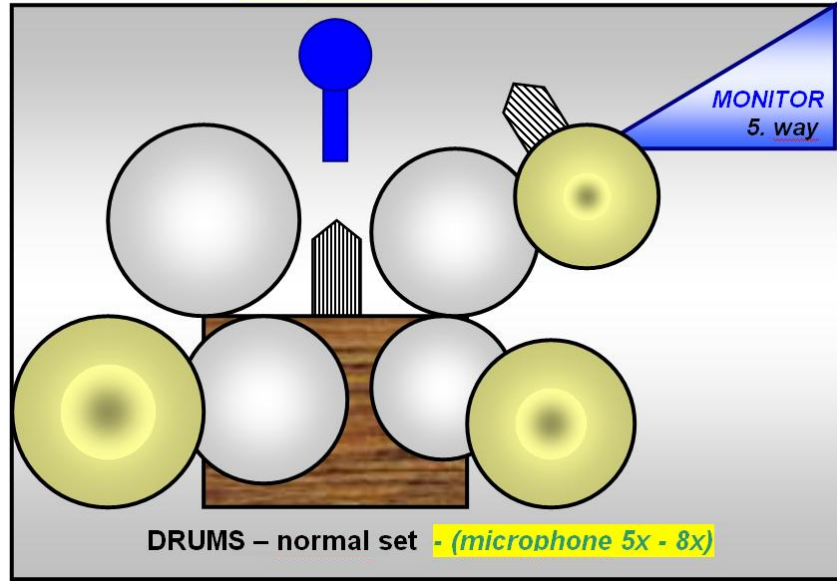

BLUESBERRY - STAGE PLAN

vocal - DRUMS

220 V - 1x

line - XLR

220 V - 1x

line - XLR

vocal - BASS

SAXOPHONE

TRUMPET

220 V - 1x

microphone

MONITOR 4. way

DRUMS – normal set - (microphone 5x - 8x)

vocal - GUITAR I.

vocal - GUITAR II.

220 V - 1x
quit. effects

line - XLR

220 V - 3x

MONITOR 2. way

KEYBOARDS
vocal - KEYBOARDS

220 V - 3x
keyboards

MONITOR 3. way