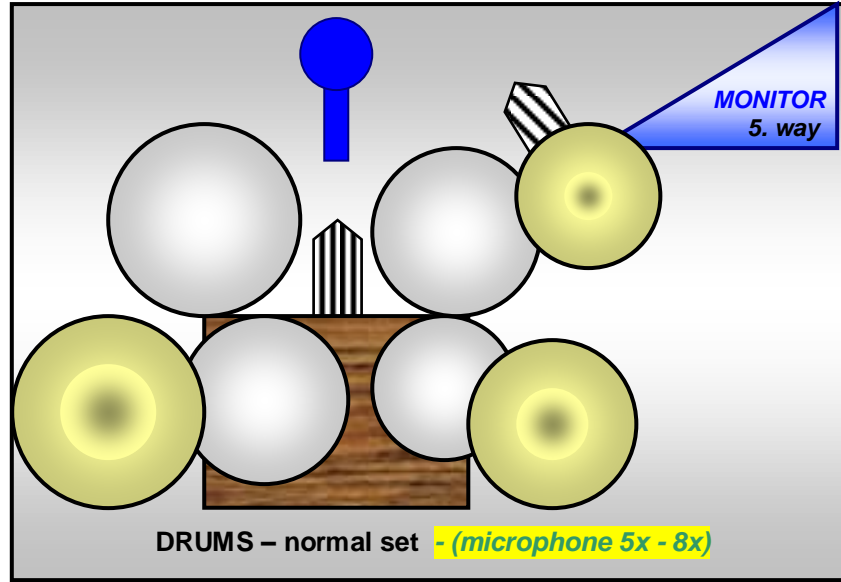

BLUESBERRY - STAGE PLAN

vocal - DRUMS

220 V - 1x

microphone

220 V - 1x

line - XLR

220 V - 1x

line - XLR

vocal - BASS

vocal - GUITAR I.

220 V - 1x
quit. effects

vocal - GUITAR II.

line - XLR

220 V - 3x

220 V - 3x
keyboards