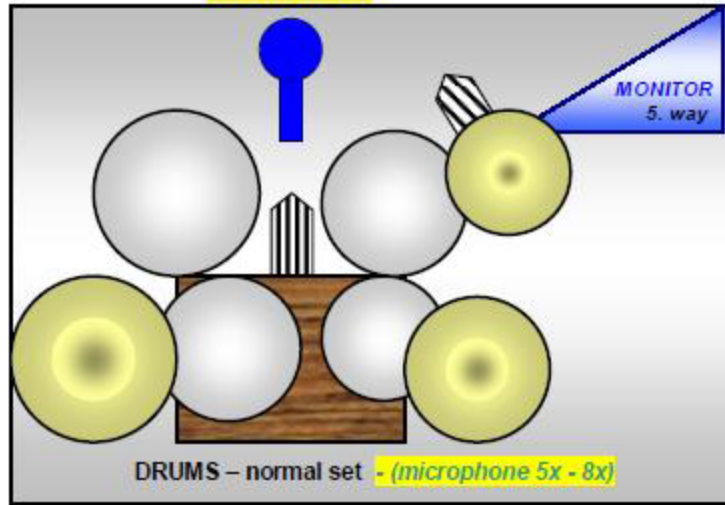

BLUESBERRY - stage plan

vocal - DRUMS

220 V - 1x

COMBO GUITAR I.

microphone

220 V - 1x

COMBO BASS

line - XLR

220 V - 1x

COMBO KEYBOARDS

line - XLR

vocal - BASS

MONITOR 4. way

vocal - GUITAR I.

220 V - 1x
quit. effects

MONITOR 1. way

vocal - GUITAR II.

COMBO GUITAR II.

line - JACK

220 V - 3x

MONITOR 2. way

KEYBOARDS

vocal - KEYBOARDS

220 V - 3x
keyboards